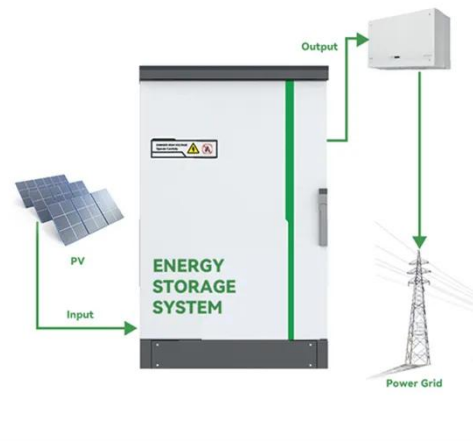

recover deep discharged battery. ...

Contact Us

For catalog requests, pricing, or partnerships, please visit:
<https://www.eqacc.co.za>