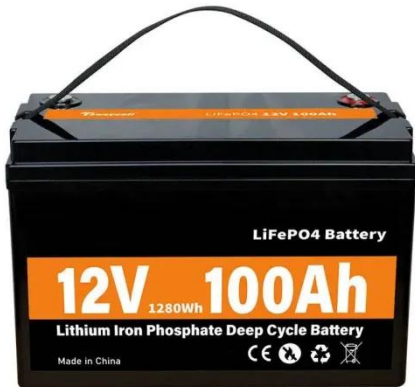

Wholesale afriipower inverter in Vancouver