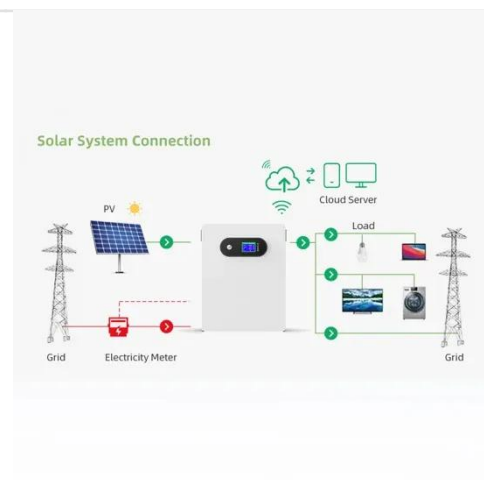

Choosing Between Industrial and Commercial UPS Units: ...

Mining operations demand tough, high-performance UPS solutions due to power unpredictability, extreme environmental conditions, and safety concerns. The best choice for ...