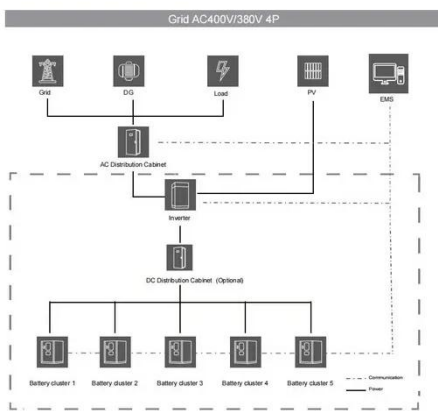

Hytera's small base station product has an integrated design with small size and easy installation, which can greatly reduce the customer's CAPEX and OPEX. The portfolio is divided into two ...

Small Cell Solutions & Applications , Cellular Base Station ...

A small cell is a cellular base station that transmits and receives defined RF signals with low power in a compact solution. Ideal for densely populated environments like venues, residential ...

Advanced Mobile Outdoor Base Stations for ...

The mobile outdoor base station has emerged as a pivotal solution in the evolution of modern communication networks, addressing ...