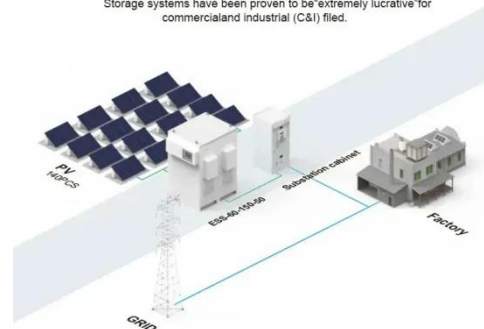

BASIC APPLICATION

CUT SERIES DC INVERTER PLASMA CUTTER RATED INPUT POWER 7.9