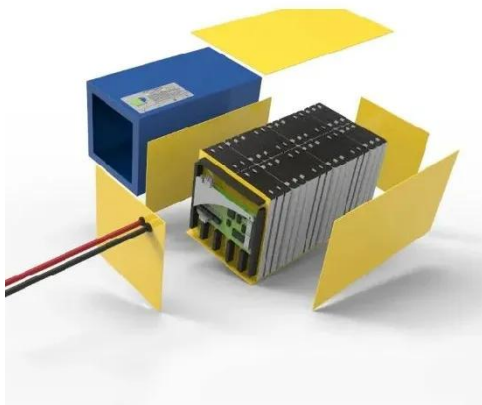

Company Overview

Zhejiang Juba Mechanical & Electrical Co., Ltd. is located in Wenling City in the southeast Zhejiang Province. It was established in 1988, covering an ...

Zhejiang Juba Welding Equipments Manufacturing Co., Ltd.

Welding Machine Supplier, Plasma Cutting, TIG Manufacturers/ Suppliers - Zhejiang Juba Welding Equipments Manufacturing Co., Ltd.