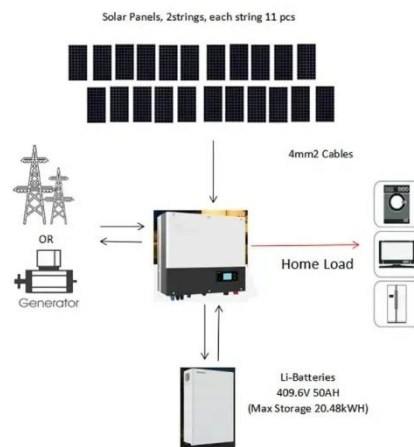

Battery Calibration

All newly-installed smart batteries should be calibrated as soon as possible. This helps your phone or laptop get an accurate reading on the battery's ...

- PV / DG Application
- APP Intelligent Control
- Multi-Unit Parallel Expansion
- 98.8% Max. Efficiency

Manually calibrate Battery of Windows laptops to increase its ...

Increase Battery life of Windows 11/10 laptop. Learn how to manually calibrate your laptop battery to improve its life and performance.

Manually calibrate Battery of Windows laptops to increase its ...

Battery calibration involves resetting the battery's power management system to accurately reflect the current charge capacity. This ensures that your laptop