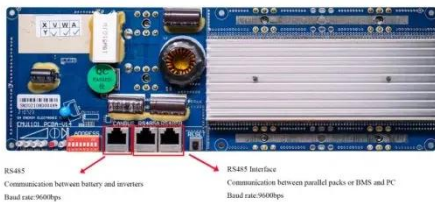

will display ...