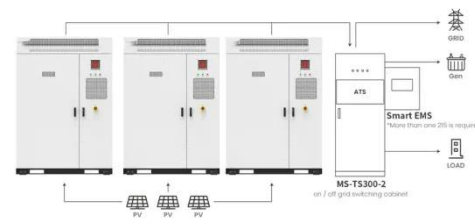

1000W Power Inverter Guide: Usage, Selection Tips, And ...

Explore how a 1000W power inverter works, what it can run, and how to choose and install the right model for efficient, long-term power use.

Application scenarios of energy storage battery products