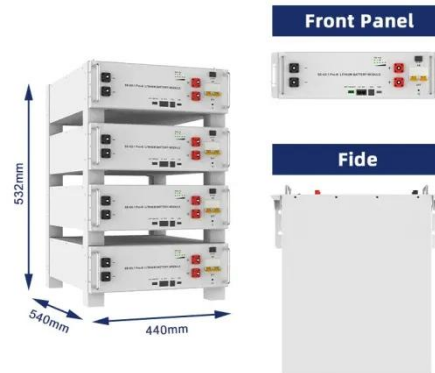

Complete Guide to 5G Base Station Construction , Key Steps, ...

Explore how 5G base stations are built--from site planning and cabinet installation to power systems and cooling solutions. Learn the essential components, technologies, and ...

[Get Price](#)