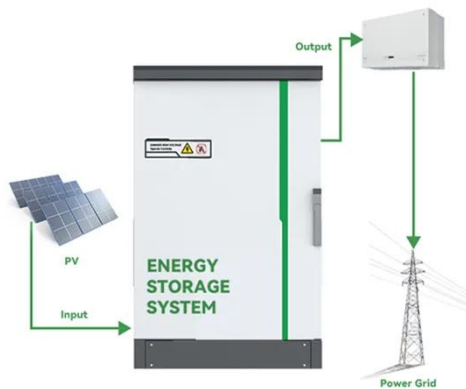

Battery energy storage systems , BESS

Siemens Energy fully integrated Battery Energy Storage System (BESS) combines advanced components like battery systems, inverters, transformers, and medium voltage ...

Contact Us

For catalog requests, pricing, or partnerships, please visit:
<https://www.eqacc.co.za>