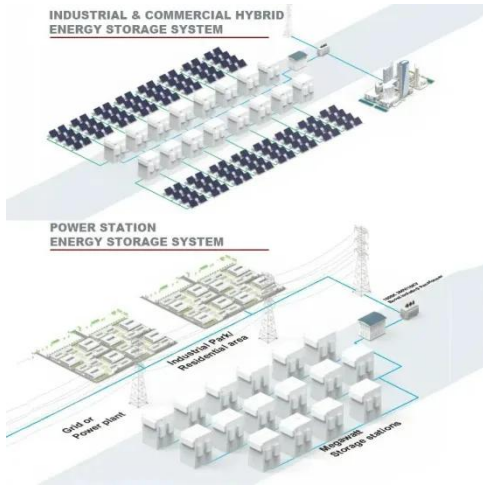

Battery energy storage cabinet production integrated system

How AZE Systems Manufactures BESS Battery Energy Storage Cabinets

Manufacturing a Battery Energy Storage System (BESS) cabinet is a complex process that involves designing, engineering, and assembling a robust and reliable system to ...

All-in-One Energy Storage Cabinet & BESS Cabinets

Industrial Battery Energy Storage Systems (BESS): AZE Telecom's Innovative BESS Cabinets for Efficient Energy Management A BESS (Battery Energy Storage System) All-in-One Cabinet is ...