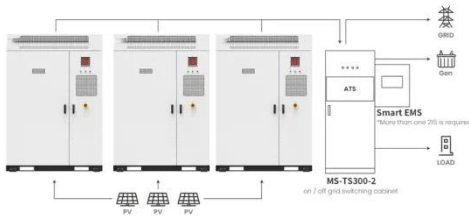

This 5G base station power supply system integrates battery backup, DC power distribution, and advanced control modules to ensure reliable ...

[Get Price](#)

Application scenarios of energy storage battery products

Power Supplies for Outdoor 5G Base Station ...

The heat generated by the power supply can be dissipated through the structure of the base station by conduction cooling. Fig. 3 ...

[Get Price](#)