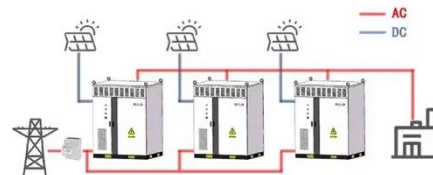

on alibaba 4.9/5(147)vgridpower.cn

**100kW 200kW 300kW
400kW 500kW 600kW ...**

100kW 200kW 300kW 400kW 500kW
600kW Hybrid solar inverter Power
Conversion System With MPPT DC DC
EMS match any kinds of battery

**CRD600DA12E-XM3 600 kW Three
Phase Dual Inverter ...**

The 600kW three-phase inverter demonstrates system-level power density and efficiency obtained by using six of Wolfspeed's XM3 half-bridge power modules. With half the ...

WORKING PRINCIPLE

**Geographical Landscapes of Latin
America Quiz**

Explore the diverse physical features of Latin America, from its expansive rainforests to towering mountain ranges. This quiz enhances geographical literacy by focusing on the region's natural ...

**High Power Energy Storage Inverter
600kw on off Grid Inverter ...**

High Power Energy Storage Inverter
600kw on off Grid Inverter with Battery
Input, Find Details and Price about
Energy Storage Inverter off Grid and on