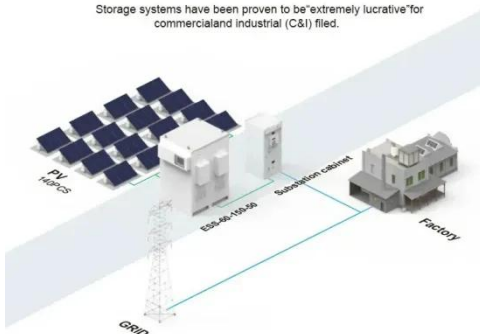

BASIC APPLICATION

An Introduction to 5G and How MPS Products Can ...

This article described the basics of 5G and introduced two MPS parts -- the MPQ8645 and MP87190 -- that can be used to improve the AAU or BBU architecture within a ...

5g base station uses electric adjustment or electric adjustment