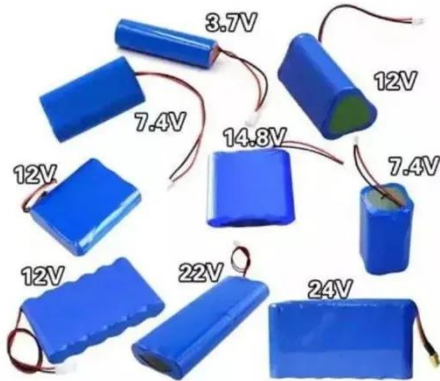

36v inverter 3000w home use

Best 3000 Watt Power Inverters for Reliable Off-Grid and Vehicle Use

The BELTTT 3000W inverter offers reliable pure sine wave output matching the utility grid waveform, ideal for sensitive electronics like televisions, home theaters, and car ...

[Get Price](#)

3000W Solar Inverter Guide 2025: Reviews, ...

Complete guide to 3000W solar inverters. Compare top models, learn installation basics, and find the perfect inverter for your off ...