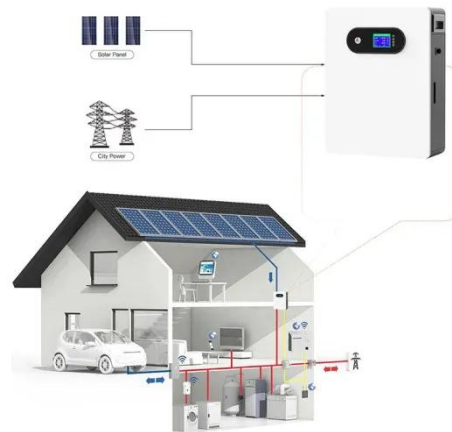

Reliable Energy with a Power Inverter 1000W 12V 220V

Discover the efficiency of a power inverter 1000W 12V 220V, designed for seamless energy conversion. Learn the advantages of a 12VDC to 220VAC power inverter pure sine ...