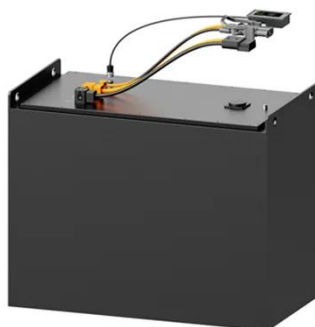

What is a 150 watt solar system?

A 150 watt complete solar system is ideal for small homeowners facing low light problems in their locations. The system includes a 150 watt solar panel, solar inverter, solar battery, mounting structure, connecting wires and other fixing gadgets like nuts and bolts.

What is a 150W 12V solar panel?

The 150W 12V Solar Panel from Camec uses mono-crystalline technology to generate maximum current from toughened-glass covered panels. More info.

How big is a 150kW solar power system?

150W solar light

150W solar street light, DAT Group

The Sokoyo 150W solar street light is no longer an unfamiliar name to contractors and investors in solar-powered lighting projects. With its advantages in wide-angle illumination ...

150W All In One Solar Street Light

SoHighSolar's 150W all-in-one solar street light. Designed for robust outdoor lighting, it combines high efficiency and easy installation for various ...

150W Solar Street Light