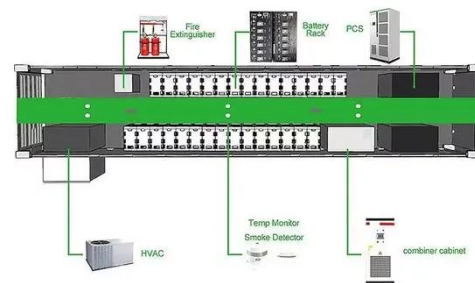

150W All In One Solar Street Light

SoHighSolar's 150W all-in-one solar street light. Designed for robust outdoor lighting, it combines high efficiency and easy installation for various outdoor spaces.

150W mega power all in one solar street lights with large ...

Introducing the next-generation 150W Mega Power All-in-One Solar Street Light SAA series, a groundbreaking lighting solution with a high-capacity battery